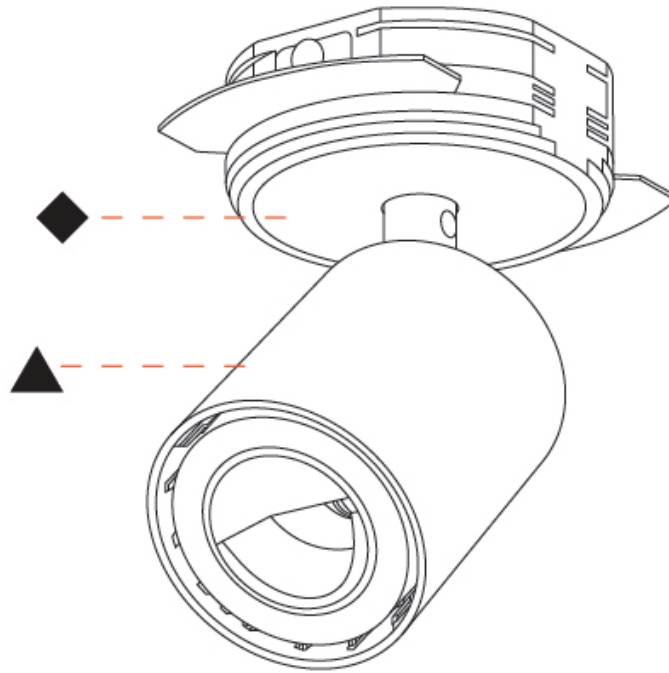

A3D361-

PROJECT

TYPE

SPECIFIER

QUANTITY

DATE