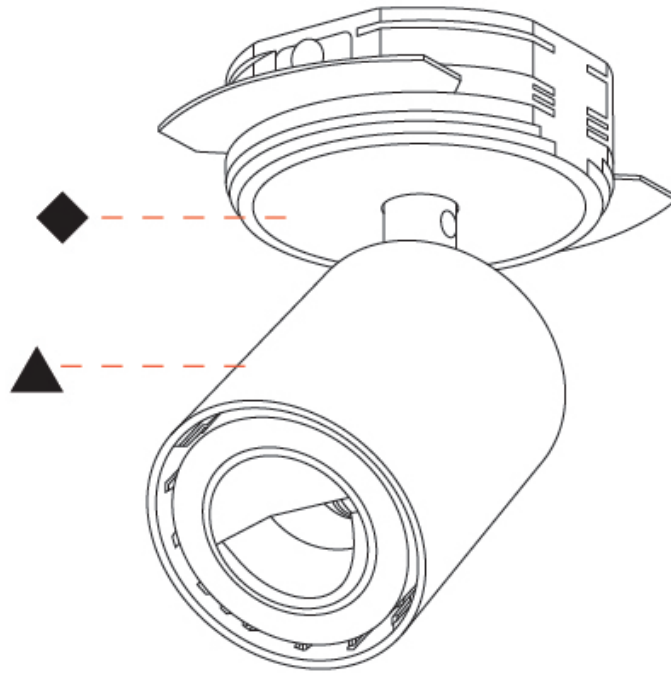

A3D352-

PROJECT _____

TYPE _____

SPECIFIER _____

QUANTITY _____

DATE _____