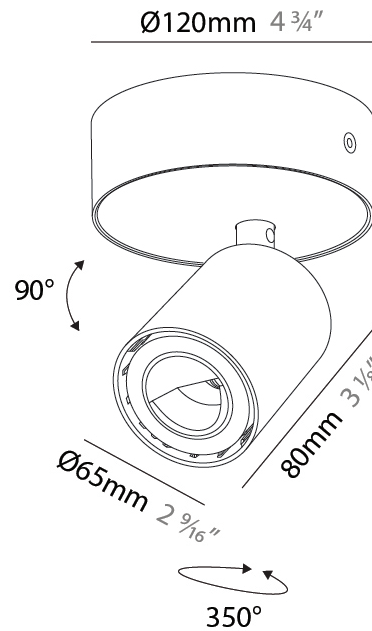

A3D347-

base number   Color   Finishes   Finishes
Temperature   (Diamond)   (Triangle)

1. To build a product code in our configurator select the specify button on the base model # product page
2. To build a manual product code on this datasheet choose from the options listed below in blue font and add the suffix to the base model #

GENERAL

Series: Oiko Pro In
Brand: Prolicht
Division: Architectural
Mounting Type: Surface
Mounting Location: Ceiling
Subcategory: Wallwash

PHYSICAL

Shape: Cylinder
Diameter (mm): 65
Diameter (in): 2 9/16
Height (mm): 160
Height (in): 6 3/16
Light Distribution: Adjustable / Direct
Fixture Finish: SSR / BKV / CWI / CRY / HAB / UFT / ITA / RUA / FTG / MYG / LOD / PUS / FRO / FUP / KIA / POP / BLS / SPG / MEY / GOH / GUM / CHC / COM / ABZ / JAG / OBR / MOS / ROR
Fixture Material: Aluminum

ELECTRICAL

Lamp Type: LED
Input Wattage (W): 19.1
Total Output Wattage (W): 17.3
Driver Included: No
Driver Location: Integrated
Driver Type: Constant Current - Universal
Driver Class: Class 2
Input Voltage (V): 120 - 277

LED

Number of LEDs: 1
Color Temperature (°K): 2700 / 3000 / 3500 / 4000
Max. Delivered Lumen (lm): 1624 / 1632 / 1708 / 1724
Nominal Lumen (lm): 2040 / 2050 / 2146 / 2166
CRI: >90 CRI
Lamp Life (hrs): 50000

OPTICAL

Adjustability: Rotational 350°; Tilt 90°

RATINGS AND CERTIFICATIONS

Certified By: CSA Certified to UL and CSA Standards
IP rating: IP20

PROJECT	_____
TYPE	_____
SPECIFIER	_____
QUANTITY	_____
DATE	_____