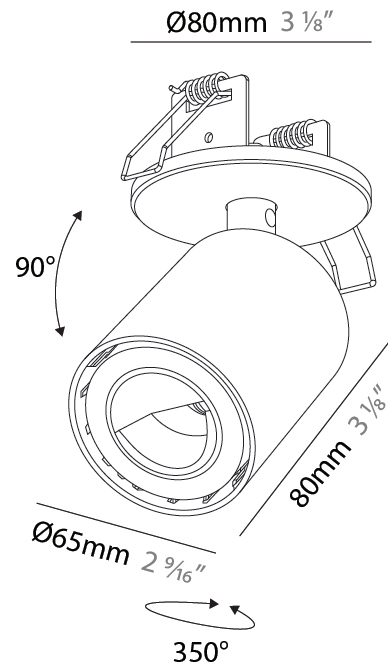

OIKO PRO IN SURFACE

A3D357- -

base number   Finishes (Diamond)   Finishes (Triangle)

1. To build a product code in our configurator select the specify button on the base model # product page
2. To build a manual product code on this datasheet choose from the options listed below in blue font and add the suffix to the base model #

GENERAL

Series: Oiko Pro In
Brand: Prolicht
Division: Architectural
Mounting Type: Surface
Mounting Location: Ceiling
Subcategory: Wallwash

PHYSICAL

Shape: Cylinder
Diameter (mm): 65
Diameter (in): 2 ⁹/₁₆
Height (mm): 120
Depth (mm): 50
Height (in): 4 ³/₄
Depth (in): 1 ¹⁵/₁₆
Light Distribution: Adjustable / Direct
Fixture Finish: SSR / BKV / CWI / CRY / HAB / UFT / ITA / RUA / FTG / MYG / LOD / PUS / FRO / FUP / KIA / POP / BLS / SPG / MEY / GOH / GUM / CHC / COM / ABZ / JAG / OBR / MOS / ROR
Fixture Material: Aluminum
Cut-out Measurements: 68mm / 2 11/16"

ELECTRICAL

Lamp Type: LED
Input Wattage (W): 14.4
Total Output Wattage (W): 13
Driver Included: No
Driver Location: Remote
Driver Type: Constant Current - Universal
Driver Class: Class 2
Input Voltage (V): 120 - 277
Constant Current (MA): 700

LED

Number of LEDs: 1
Color Temperature (°K): 2700-6500 Tunable White
Max. Delivered Lumen (lm): 988 - 1162
Nominal Lumen (lm): 1242 - 1460
CRI: >90 CRI
Lamp Life (hrs): 50000

OPTICAL

Adjustability: Rotational 350°; Tilt 90°

RATINGS AND CERTIFICATIONS

Certified By: CSA Certified to UL and CSA Standards
IP rating: IP20